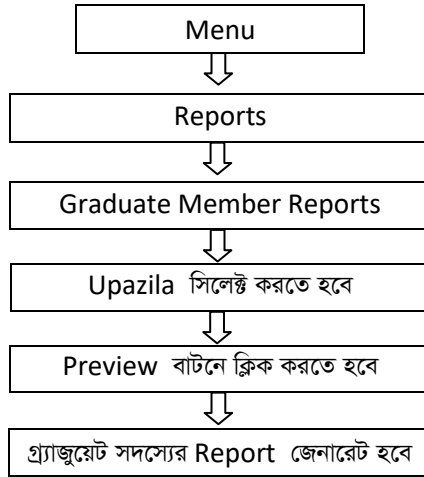

4. গ্র্যাজুয়েট সদস্যের রিপোর্ট:

*** Note: এভাবে Report Menu থেকে Graduate Member, Pre-Graduate Member, Poverty Reduction এবং Poor Member রিপোর্ট দেখা যাবে।

IRESPPW ADMIN Upazila: RAMPAL Sun, Oct 14, 2018 Welcome HAZRA ALL MAHABUB

Graduate Member Reports Home > Graduate Member > Graduate Member Reports

Upazila: Samities:

Bangladesh Rural Development Board (BRDB)
Integrated Rural Employment Support Project For The Poor Women (IRESPPW)
Palli Bhavan (5th floor), 5 Kawran Bazar, Dhaka.

Graduate Member Reports

Upazila: RAMPAL District: BAGERHAT Report Date: 14-10-18

S/N	Member Name	Samity Name	Upazila	District	Nid	Current Status	Photo	Signature
1	Roushon Ara Islam [400175-04-01]	Islamabad Mohila Samity [400175-04]	RAMPAL	BAGERHAT	0117311598942	Graduate		
2	Halima Begum -1 [400175-04-03]	Islamabad Mohila Samity [400175-04]	RAMPAL	BAGERHAT	0117311598920	Graduate		
3	Aleya Begum -2 [400175-04-09]	Islamabad Mohila Samity [400175-04]	RAMPAL	BAGERHAT	0117311599362	Graduate		
4	Raja Sultana [400175-04-10]	Islamabad Mohila Samity [400175-04]	RAMPAL	BAGERHAT	0117311599207	Graduate